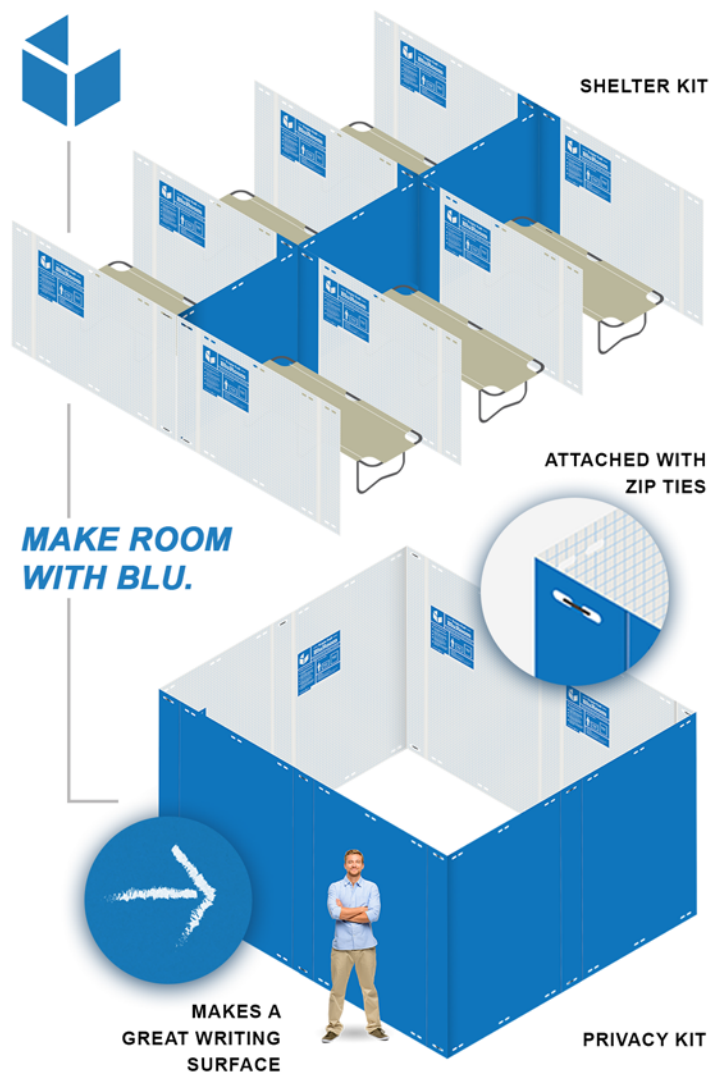

AUTHORIZED DISTRIBUTOR:

WATCH HOUSE
INTERNATIONAL
SECURITY SAFETY TRAINING